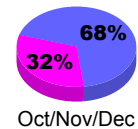

Membership Results
2012-2013

Membership
2011-2012

Month	Net Memb Goal	Actual New Memb	Actual Dropped Memb	Gain/Loss of Memb	Gain/Loss of Memb
Jul/Aug/Sep	0	57	-51	6	-33
Oct/Nov/Dec	0	43	-27	16	-23
Jan/Feb/Mar	0	0	0	0	3
Totals	0	100	-78	22	-53

Membership Results 2012-2013

Goal, New, Dropped, Gain/Loss

Comparison of Membership Gain/Loss

Current Year Compared to the Previous Year

Gender Comparison 2012-2013

Jan/Feb/Mar

Male

Female